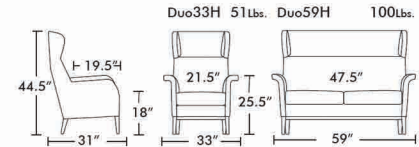

**THE LOOK OF SEATING®**  
www.aceray.com

**Design:**  
**Glam by Gualtiero Ceschia**

● ● ● ● #DUO-H Lounge Seating

**Frame:** Love Seat and Armchair  
Solid Wood Frame.

**Seat & Back:** Multi Density  
High-Resilient Polyurethan Foam.