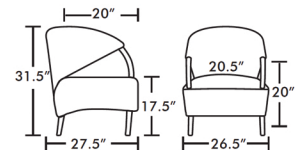

THE LOOK OF SEATING®
www.aceray.com

Design:
A & T Studio

● ● ● ● #SOLO-L Armchair

Solo L 48.5lbs.

Frame: Solid Wood.

Multi-Density High- Resilient
Polyurethane Foam.

Wood Details on Arms.

Legs: Solid Wood.