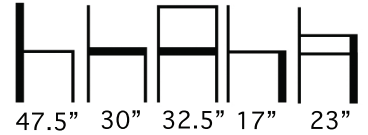

High Density Injection Molding Foam
Armchair with Polished Chrome
Round Steel Swivel Base.

Available in COM, COL, or Aceray
Graded in Upholstery.

Base Available in Polished
Chrome Finish.

Weight: 77 Lbs.

Use of Stretchy Fabric is
Suggested.

DADO-SWIV

Aceray llc
4465 Kipling Street, Suite 202
Wheat Ridge, CO 80033
Ph: 303.733.3403
info@aceray.com
©2020 Aceray