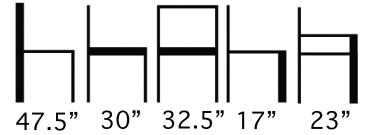

High Density Injection Molding
Foam Armchair with Solid
Ash Wood Base.

Available in COM, COL, or Aceray
Graded in Upholstery.

Base Available in Aceray Standard
Wood Stains or Custom Stains.

Weight: 53 Lbs.

Use of Stretchy Fabric is
Suggested.

Aceray llc
4465 Kipling Street, Suite 202
Wheat Ridge, CO 80033
Ph: 303.733.3403
info@aceray.com
©2020 Aceray