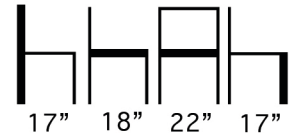

● ● ● ● DUNA-OTSWIV4P
Swivel Ottoman

High Density Injection Molding
Foam Ottoman with Polished
Chrome or Black Powder Coated
Steel Swivel Base.

Available in COM, COL or Aceray
Graded in Upholstery.

Use of Stretchy Fabrics
is Suggested.

Weight: 24 Lbs.