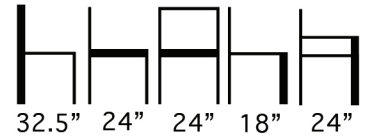

High Density Injection Molding
Foam Armchair with Polished
Chrome or Black Powder Coated
Steel Legs.

Available in COM, COL or Aceray
Graded in Upholstery.

Weight: 22 Lbs.

AMPIO-3M

Aceray llc
4465 Kipling Street, Suite 202
Wheat Ridge, CO 80033
Ph: 303.733.3403
info@aceray.com
©2019 Aceray