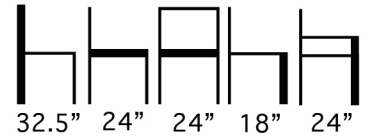

High Density Injection Molding
Foam Armchair with Polished
Chrome or Black Powder Coated
Steel Rod Sled Base.

Available in COM, COL or Aceray
Graded in Upholstery.

Weight: 22 Lbs.

AMPIO-3SLED

Aceray llc
4465 Kipling Street, Suite 202
Wheat Ridge, CO 80033
Ph: 303.733.3403
info@aceray.com
©2019 Aceray