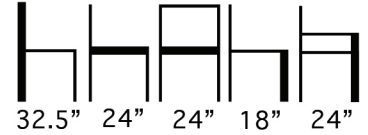

High Density Injection Molded
Foam Armchair with Polished
Chrome or Black Powder Coated
Cast Aluminum Swivel Base.

Available in COM, COL or Aceray
Graded in Upholstery.

Weight: 30 Lbs.