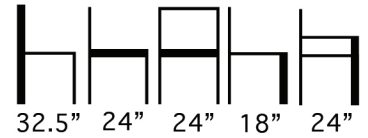

High Density Injection Molding
Foam Open Back Armchair with
Polished Chrome or Black Powder
Coated Steel Legs.

Available in COM, COL or Aceray
Graded in Upholstery.

Weight: 22 Lbs.

AMPIO-3YM

Aceray llc
4465 Kipling Street, Suite 202
Wheat Ridge, CO 80033
Ph: 303.733.3403
info@aceray.com
©2019 Aceray