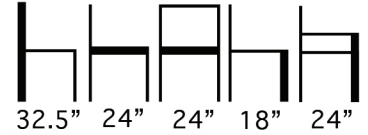

High Density Injection Molding
Foam Open Back Armchair with
Polished Chrome or Black Powder
Coated 4-Prong Steel Swivel Base.

Available in COM, COL or Aceray
Graded in Upholstery.

Weight: 30 Lbs.