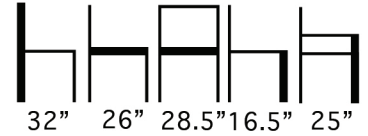

High Density Injection Molding
Foam Lounge Chair with Polished
Chrome or Black Powder Coated
Steel Rod Sled Base.

Available in COM, COL or Aceray
Graded in Upholstery.

Weight: 35 Lbs.