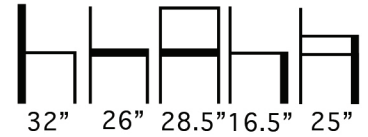

High Density Injection Molding
Foam Lounge Chair with Polished
Chrome or Black Powder Coated
4-Prong Cast Aluminum Swivel Base.

Available in COM, COL or Aceray
Graded in Upholstery.

Weight: 40 Lbs.