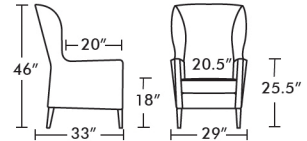

Design:
Oblic by Giulio Lazzotti

● ● ● ● #SOLO-G Armchair

SoloG 64Lbs.

Frame: Solid Wood Frame.

Seat & Back: Multi Density High-Resilient Polyurethan Foam. Available in COM, COL or Aceray Graded in Upholstery.