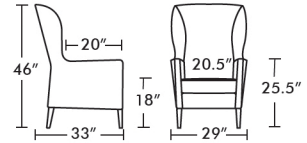

**Design:**  
**Oblic by Giulio Lazzotti**

● ● ● ● #SOLO-GQ Armchair

SoloGQ 64Lbs.

Frame: Solid Wood Frame.

Seat & Back: Multi Density  
High-Resilient Polyurethan Foam  
With Tufted Back.

Available in COM, COL or Aceray  
Graded in Upholstery.