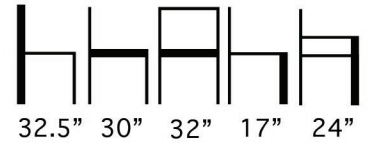

Upholstered High Density Injection Molded Foam Low Back Armchair with 4-Prong Steel Swivel Base.

Available in COM, COL or Aceray Graded in Upholstery.

Base Available in Polished Chrome or Matte Black Powder Coat Finish.

Use of Stretchy Fabric is Suggested

Weight: 40 Lbs.