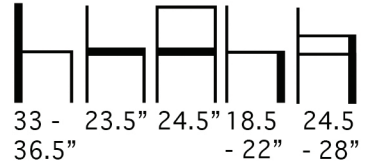

High Density Injection Molding
Foam Armchair with Gas Piston
and a 5-Prong Polished Chrome
Cast Aluminum Swivel Base with
Casters.

Available in COM or Aceray Graded
in Fabrics.

Weight: 33.5 Lbs.