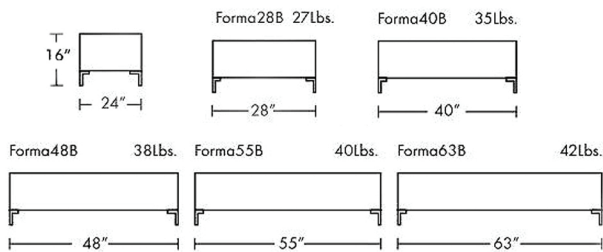

THE LOOK OF SEATING®
www.aceray.com

Design:
Daniel Rode

● ● ● #FORMA-B Bench

Solid Wood Frame Bench with Steel Bars and Multi-Density High-Resilient Polyurethane Foam Upholstered Seat.

Available in COM, COL or Aceray Graded in Upholstery

Legs: Polished or Matte Chrome Plated Steel.

#FORMA-B

Aceray llc
4465 Kipling Street, Suite 202
Wheat Ridge, CO 80033
Ph: 303.733.3403
info@aceray.com
©2020 Aceray