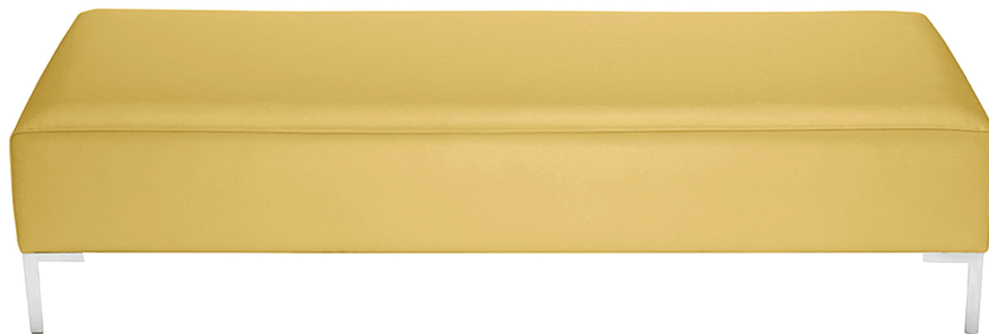

THE LOOK OF SEATING®
www.aceray.com

Design:
Daniel Rode

● ● ● #FORMA-B Bench

Solid Wood Frame Bench with Steel Bars and Multi-Density High-Resilient Polyurethane Foam Upholstered Seat.

Available in COM, COL or Aceray Graded in Upholstery

Legs: Polished or Matte Chrome Plated Steel.

#FORMA-B

Aceray llc
4465 Kipling Street, Suite 202
Wheat Ridge, CO 80033
Ph: 303.733.3403
info@aceray.com
©2020 Aceray