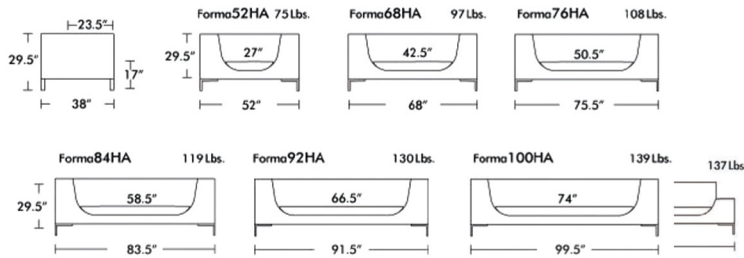

**Design:**  
**Daniel Rode**

● ● ● ● #FORMA-HA Tall Arm Sofa

Solid Wood Frame Tall Arm  
 Armchair and Sofas with Steel Bars  
 and Multi-Density High-Resilient  
 Polyurethane Foam Upholstered  
 Seat and Back