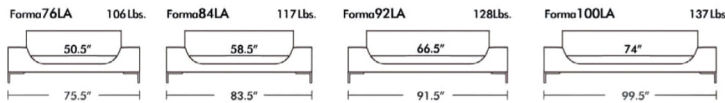

**Design:**  
**Daniel Rode**

● ● ● #FORMA-LA Low Arm Sofa

Solid Wood Frame Low Arm Armchair and Sofas with Steel Bars and Multi-Density High-Resilient Polyurethane Foam Upholstered Seat and Back

Available in COM, COL or Aceray Graded in Upholstery

Legs: Polished or Matte Chrome Plated Steel.

#FORMA-LA

**Aceray llc**  
**4465 Kipling Street, Suite 202**  
**Wheat Ridge, CO 80033**  
**Ph: 303.733.3403**  
**info@aceray.com**  
 ©2020 Aceray