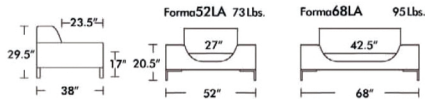

**Design:**  
**Daniel Rode**

● ● ● #FORMA-LA Low Arm Sofa

Solid Wood Frame Low Arm Armchair and Sofas with Steel Bars and Multi-Density High-Resilient Polyurethane Foam Upholstered Seat and Back

Available in COM, COL or Aceray Graded in Upholstery

Legs: Polished or Matte Chrome Plated Steel.

#FORMA-LA

**Aceray llc**  
**4465 Kipling Street, Suite 202**  
**Wheat Ridge, CO 80033**  
**Ph: 303.733.3403**  
**info@aceray.com**  
 ©2020 Aceray