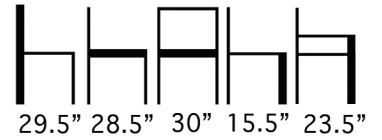

● ● ● ● LIDO-7 Stacking Lounge Chair