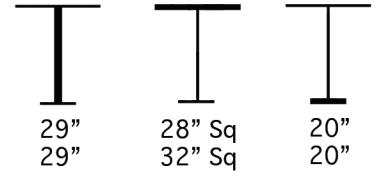

● ● ● LIDO-8 Tilt Table

Anti-Corrosion Coated with
Textured Powder Coat Finish
Outdoor / Indoor Steel Frame
Tilt Table with Solid Steel
Sheet Top.