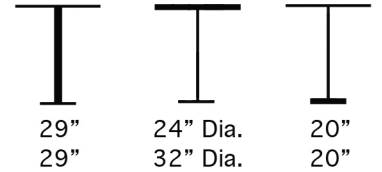

● ● ● LIDO-8R Tilt Table