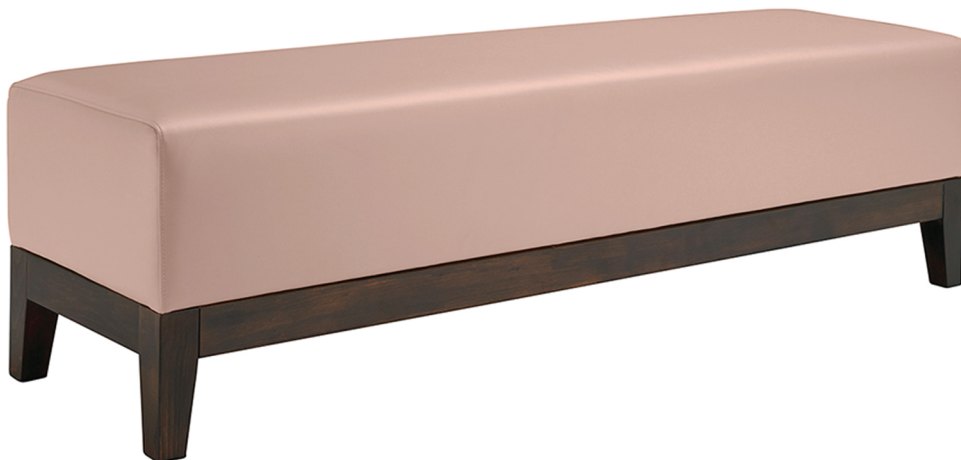

#TEMA-B

Aceray llc
4465 Kipling Street, Suite 202
Wheat Ridge, CO 80033
Ph: 303.733.3403
info@aceray.com
©2020 Aceray