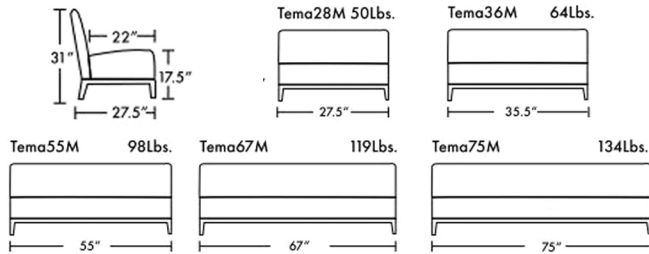

Design:
Daniel Rode

● ● ● #TEMA-M Sofas

Solid Wood Frame Lounge Armchairs and Sofas with Multi-Density High-Resilient Polyurethane Foam Upholstered Seat and Back.

Legs: Square Steel Tubing.

Leg Finish Options: