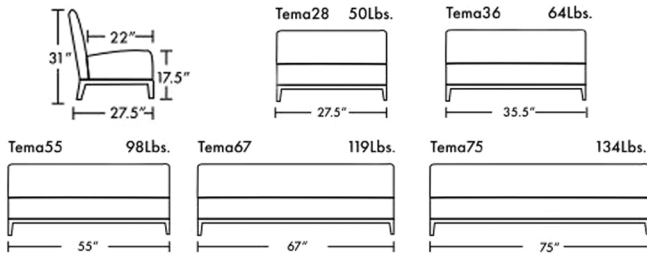

Design:
Daniel Rode

● ● ● #TEMA Sofas

Solid Wood Frame Armchairs and Sofas with Multi-Density High-Resilient Polyurethane Foam Upholstered Seat and Back.

Legs: Solid Wood.

Available in COM, COL or Aceray Graded in Upholstery