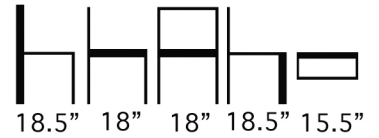

● ● ● TABOUR-B1 Stool

Steel Rod Sled Base Stool
with Upholstered High Density
Injection Molded Foam Seat.

Seats Available in COM, COL or
Aceray Graded in Upholstery.

Bases Available in:
- Black Powder Coat
- White Powder Coat
- Polished Chrome