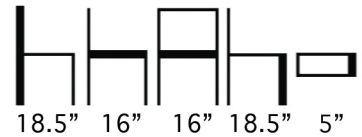

● ● ● #046XL Stool

Square Tubular Steel Frame
Stool with Injection Molding
Upholstered Seat.

Available in COM, COL or Aceray
Graded in Upholstery.

Finishes Available in:
- Black Powder Coat
- Brown Powder Coat
- Brushed Brass Finish
- Polished Chrome
- Matte Chrome