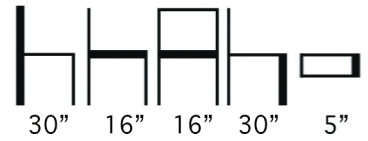

● ● ● #546XL Bartstool

Square Tubular Steel Frame
Bar Stool with Injection Molded
Upholstered Seat.

Available in COM, COL or Aceray
Graded in Upholstery.

Finishes Available in:
- Black Powder Coat
- Brown Powder Coat
- Brushed Brass Finish
- Polished Chrome
- Matte Chrome