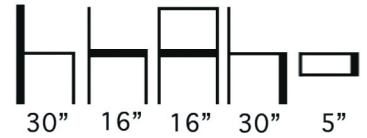

● ● ● #546XLF Barstool

Square Tubular Steel Bolted Down Sled Base Frame Barstool with Injection Molded Upholstered Seat.

Available in COM, COL or Aceray Graded in Upholstery.

- Finishes Available in:
- Black Powder Coat
 - Brown Powder Coat
 - Brushed Brass Finish
 - Polished Chrome
 - Matte Chrome