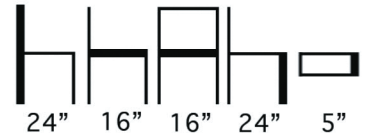

THE LOOK OF SEATING®
www.aceray.com

● ● ● #646XLF Counter Stool

Square Tubular Steel Bolted Down Sled Base Frame Counter Stool with Injection Molded Upholstered Seat.

Available in COM, COL or Aceray Graded in Upholstery.