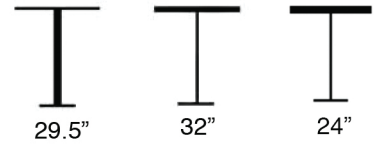

Design:
A. Ciabatti

● ● ● #803 Table

Anti Corrosion e-Coated and Powder Coated Outdoor/Indoor Steel Mesh Table with One Leveler Footcap.

Weight: 28 Lbs.

RTS: Ready To Ship

Powder Coat Colors: