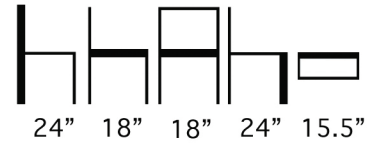

● ● ● TABOUR-B6 Counter Stool

Steel Rod Sled Base Counter Stool  
with Upholstered High Density  
Injection Molded Foam Seat.

Seats Available in COM, COL or  
Aceray Graded in Upholstery.

Bases Available in:  
- Black Powder Coat  
- White Powder Coat  
- Polished Chrome