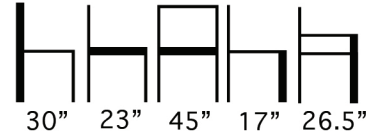

**Design:**  
**Area 44**

● ● ● TANGO-LOVE Love Seat

Solid Beech Wood Frame  
Love Seat with Wrapped Seat.

Weight: 42 Lbs.

#TANGO-LOVE

**Aceray llc**  
4465 Kipling Street, Suite 202  
Wheat Ridge, CO 80033  
Ph: 303.733.3403  
info@aceray.com  
©2018 Aceray