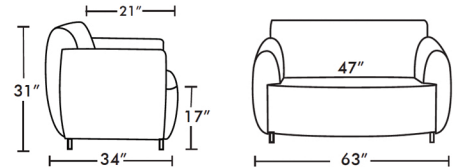

Design:
Fabio Flora

● ● ● ● Bolide63 Sofa

Solid Wood Frame Sofa with
Multi-Density High-Resilient
Polyurethane Foam Seat and Back.

Legs: Polished Chrome.

Available in COM, COL or Aceray
Graded in Upholstery.

Weight: 113 Lbs.

Bolide63