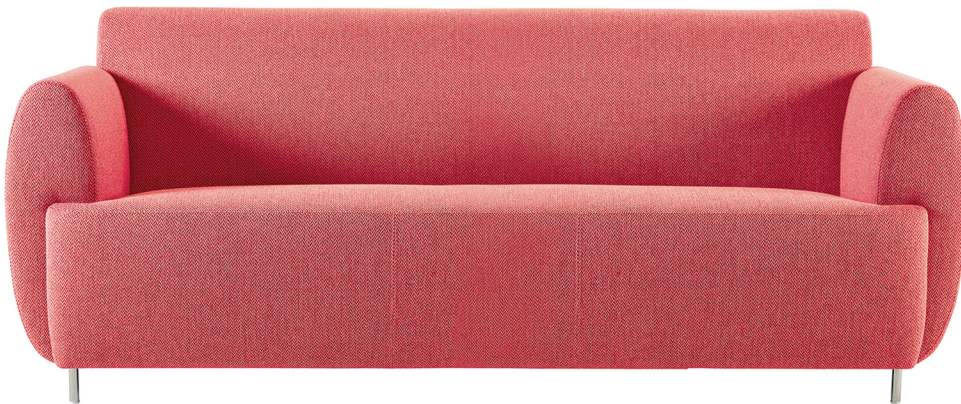

Design:
Fabio Flora

● ● ● ● Bolide79 Sofa

Solid Wood Frame Sofa with
Multi-Density High-Resilient
Polyurethane Foam Seat and Back.

Legs: Polished Chrome.

Available in COM, COL or Aceray
Graded in Upholstery.

Weight: 137 Lbs.

Bolide79