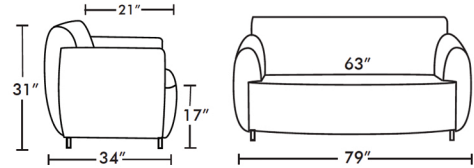

Design:
Fabio Flora

● ● ● ● Bolide79 Sofa

Solid Wood Frame Sofa with
Multi-Density High-Resilient
Polyurethane Foam Seat and Back.

Legs: Polished Chrome.

Available in COM, COL or Aceray
Graded in Upholstery.

Weight: 137 Lbs.

Bolide79