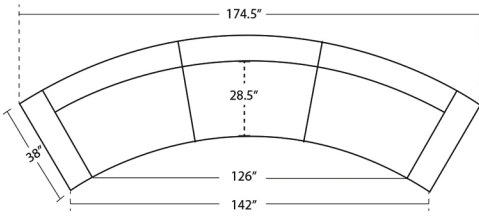

**Design:**  
**Daniel Rode**

- ● ● MISTO-CRV  
Curved Modular Lounge Seating

Solid Wood Frame Curved Modular Sofa with Multi-Density High-Resilient Polyurethane Foam Seat and Back.

U-Shaped Black or White Powder Coated Legs.

Available in COM, COL or Aceray Graded in Upholstery.

Options:

- Custom Sizes Available
- Custom Back Available
- Custom Styles Available
- Ganging Devices Available

MISTO-CRVL

MISTO-CRVR

MISTO-CRVC

MISTO-CRV