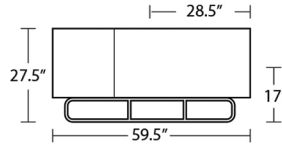

Design:
Daniel Rode

- ● ● MISTO-CRV
  Curved Modular Lounge Seating

Solid Wood Frame Curved Modular Sofa with Multi-Density High-Resilient Polyurethane Foam Seat and Back.

U-Shaped Black or White Powder Coated Legs.

Available in COM, COL or Aceray Graded in Upholstery.

Options:

- Custom Sizes Available
- Custom Back Available
- Custom Styles Available
- Ganging Devices Available