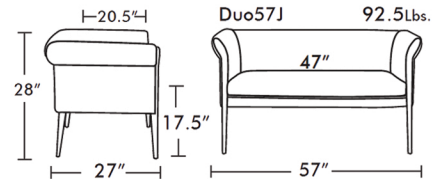

**Design:**  
**A & T Studio**

● ● ● DU057J - Sofa

Solid Wood Frame Love Seat Sofa  
with Multi-Density High-Resilient  
Polyurethane Foam Seat and Back.

Wood Details on Front Arms.

Legs: Solid Wood or Self-Leveling  
Polished Chrome Steel.