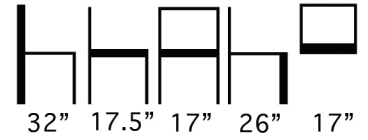

THE LOOK OF SEATING®
www.aceray.com

Design:
Clous Breinholt

● ● ● ● OVVIO-6 Counter Stool

Polished Chrome, Black or White
Powder Coated Steel Frame
Counter Stool with PPL Shell.

PPL Shell Colors:

RTS: Ready to Ship

Weight: 17 Lbs.

RTS

#OVVIO-6

Aceray llc
4465 Kipling Street, Suite 202
Wheat Ridge, CO 80033
Ph: 303.733.3403
info@aceray.com
©2018 Aceray