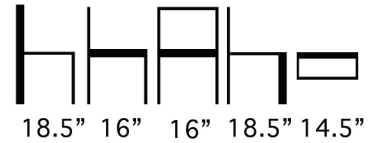

● ● ● TABOUR-A1 Stool

Steel Frame Stool with Upholstered High-Density Injection-Molded Foam Seat.

Available in COM, COL or Aceray Graded in Upholstery.

RTS: Ready to Ship

RTS  #TABOUR-A1

Aceray llc
4465 Kipling Street, Suite 202
Wheat Ridge, CO 80033
Ph: 303.733.3403
info@aceray.com
©2018 Aceray