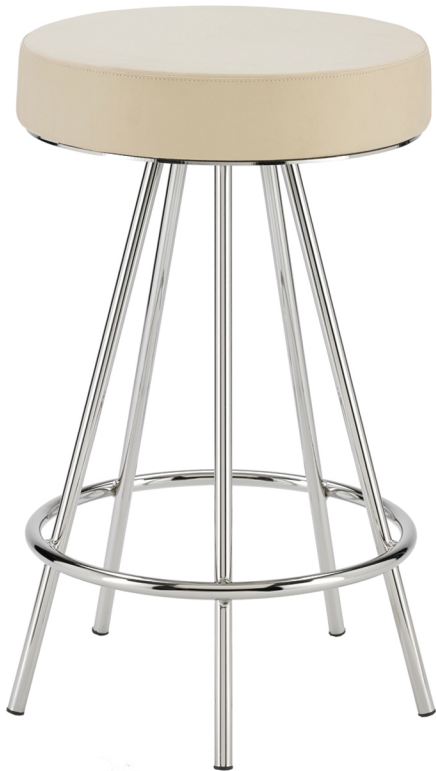

● ● ● TABOUR-A6 Counter Stool

Steel Frame Counter Stool with Upholstered High-Density Injection-Molded Foam Seat.

Available in COM, COL or Aceray Graded in Upholstery.

RTS: Ready to Ship

RTS  #TABOUR-A5

**Aceray llc**  
4465 Kipling Street, Suite 202  
Wheat Ridge, CO 80033  
Ph: 303.733.3403  
info@aceray.com  
©2018 Aceray