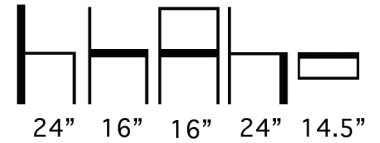

● ● ● TABOUR-A6 Counter Stool

Steel Frame Counter Stool with Upholstered High-Density Injection-Molded Foam Seat.

Available in COM, COL or Aceray Graded in Upholstery.

RTS: Ready to Ship

RTS  #TABOUR-A5

**Aceray llc**  
4465 Kipling Street, Suite 202  
Wheat Ridge, CO 80033  
Ph: 303.733.3403  
info@aceray.com  
©2018 Aceray