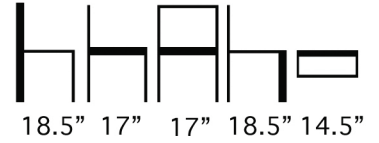

● ● ● TABOUR-D1 Stool

Steel Frame Stool with Upholstered High-Density Injection-Molded Foam Seat.

Available in:

- Black Powder Coat
- Brown Powder Coat
- Brushed Brass Finish
- Polished Chrome
- Matte Chrome

Available in COM, COL or Aceray Graded in Upholstery.

RTS: Ready to Ship