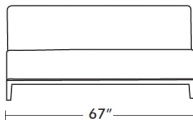

**Design:**  
**A & T Studio**

**Tema28SEC 55Lbs.**

**Tema36SE 68Lbs.**
**Tema55SE 104Lbs.**
**Tema67SE 127Lbs.**

**TEMA-SE**

- ● ● TEMA-SE  
Sectional Booth/Lounge Seating

Solid Wood Frame Modular  
Lounge Sofa / Booth Seating  
with Multi-Density High-Resilient  
Polyurethane Foam Seat and Back.