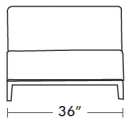

**Design:**  
**A & T Studio**

**Tema28SEC 55Lbs.**

**Tema36SE 68Lbs.**
**Tema55SE 104Lbs.**
**Tema67SE 127Lbs.**

**TEMA-SE**

- ● ● TEMA-SE  
Sectional Booth/Lounge Seating

Solid Wood Frame Modular  
Lounge Sofa / Booth Seating  
with Multi-Density High-Resilient  
Polyurethane Foam Seat and Back.