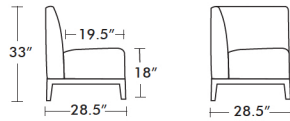

**Design:**  
**A & T Studio**

**Tema28SEC 55Lbs.**

**Tema36SE 68Lbs.**
**Tema55SE 104Lbs.**
**Tema67SE 127Lbs.**

**TEMA-SE**

- ● ● TEMA-SE  
Sectional Booth/Lounge Seating

Solid Wood Frame Modular  
Lounge Sofa / Booth Seating  
with Multi-Density High-Resilient  
Polyurethane Foam Seat and Back.