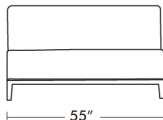

**Design:**  
**A & T Studio**

**Tema28SEC 55Lbs.**

**Tema36SE 68Lbs.**
**Tema55SE 104Lbs.**
**Tema67SE 127Lbs.**

**TEMA-SE**

- ● ● TEMA-SE  
Sectional Booth/Lounge Seating

Solid Wood Frame Modular  
Lounge Sofa / Booth Seating  
with Multi-Density High-Resilient  
Polyurethane Foam Seat and Back.