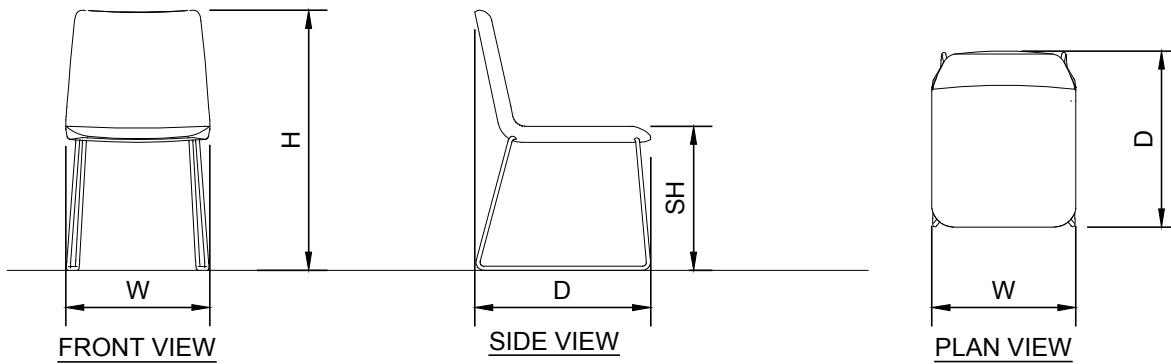

# ASTA-SLED

1/2"=1'-0"

NOTES:

1. INSTALLATION TO BE COMPLETED IN ACCORDANCE WITH MANUFACTURER'S SPECIFICATIONS.
2. ALL DIMENSIONS ARE CONSIDERED TRUE AND REFLECT MANUFACTURER'S SPECIFICATIONS.
3. DO NOT SCALE DRAWING.