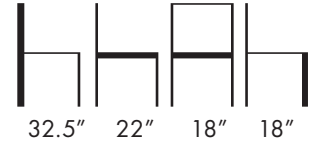

- ASTA-SLED Side Chair

High Density Injection Molding
Foam Chair with Polished
Chrome or Black Powder Coated
Steel Rod Sled Base.

Available in COM, COL or
Aceray Graded in Upholstery.

Weight: 18.5 Lbs.