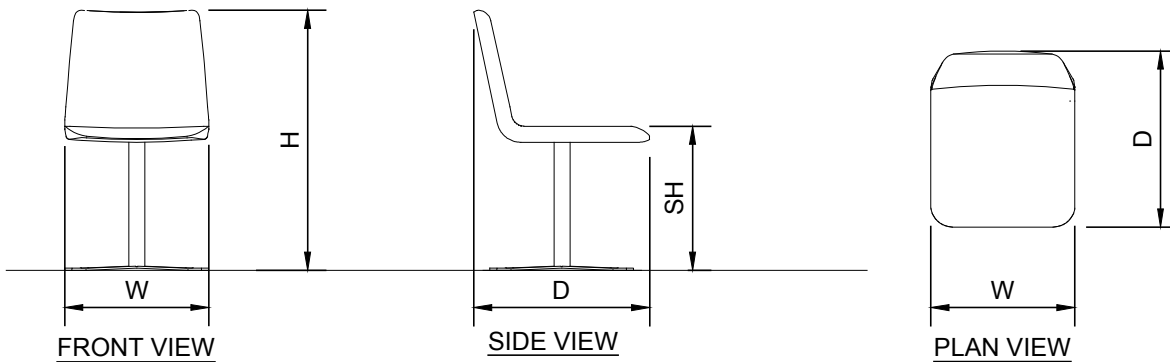

Aceray LLC
www.aceray.com
E-mail: info@aceray.com

3D

ASTA-SWIV4P

1/2"=1'-0"

NOTES:

1. INSTALLATION TO BE COMPLETED IN ACCORDANCE WITH MANUFACTURER'S SPECIFICATIONS.
2. ALL DIMENSIONS ARE CONSIDERED TRUE AND REFLECT MANUFACTURER'S SPECIFICATIONS.
3. DO NOT SCALE DRAWING.