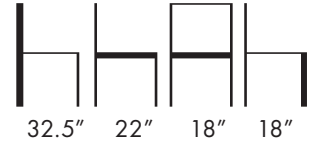

THE LOOK OF SEATING[®]
www.aceray.com

Design:
E. & P. Ciani Design

- ASTA-SWIV4P Swivel Side Chair 

High Density Injection Molded Foam Side Chair with Polished Chrome or Black Powder Coated 4-Prong Steel Swivel Base.

Available in COM, COL or Aceray Graded in Upholstery.

Weight: 25.5 lbs.

  | ASTA-SWIV4P

Aceray LLC
4465 Kipling St., Suite 202
Wheat Ridge, CO 80033
Ph: 303 733 3404
info@aceray.com
©2022 Aceray