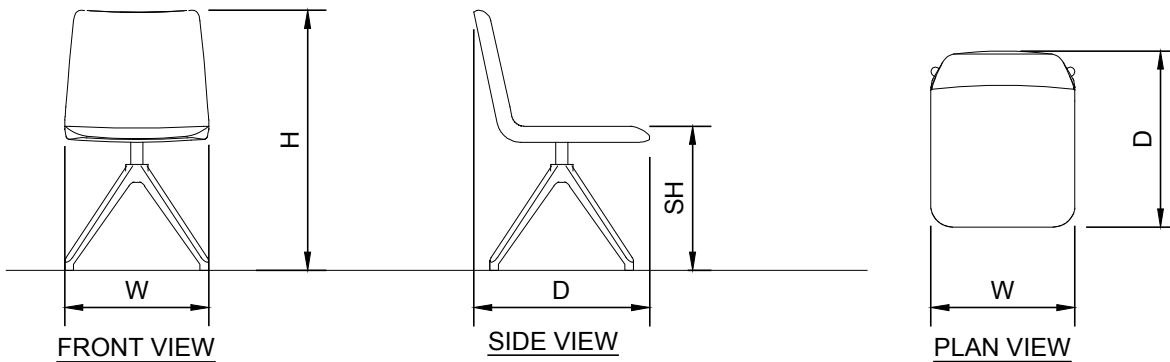

Aceray LLC
www.aceray.com
E-mail: info@aceray.com

3D

ASTA-SWIV4PC

1/2"=1'-0"

NOTES:

1. INSTALLATION TO BE COMPLETED IN ACCORDANCE WITH MANUFACTURER'S SPECIFICATIONS.
2. ALL DIMENSIONS ARE CONSIDERED TRUE AND REFLECT MANUFACTURER'S SPECIFICATIONS.
3. DO NOT SCALE DRAWING.