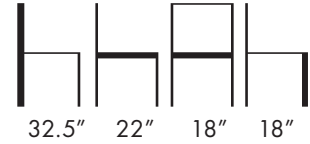

THE LOOK OF SEATING[®]
www.aceray.com

Design:
E. & P. Ciani Design

- ASTA-SWIV4P2 Swivel Side Chair 

High Density Injection Molding
Foam Side Chair with Polished
or Black Powder Coated Cast
Aluminum Swivel Base.

Available in COM, COL or
Aceray Graded in Upholstery.

Weight: 19 Lbs.

  | ASTA-SWIV4P2

Aceray LLC
4465 Kipling St., Suite 202
Wheat Ridge, CO 80033
Ph: 303 733 3404
info@aceray.com
©2022 Aceray