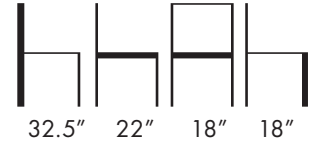

THE LOOK OF SEATING[®]
www.aceray.com

Design:
E. & P. Ciani Design

- ASTA-SWIV5PC Swivel Side Chair 

High Density Injection Molding
Foam Side Chair with 5-Prong
Polished Cast Aluminum Swivel
Base with Casters.

Available in COM, COL or
Aceray Graded in Upholstery.

Weight: 19 Lbs.

  | ASTA-SWIV5PC

Aceray LLC
4465 Kipling St., Suite 202
Wheat Ridge, CO 80033
Ph: 303 733 3404
info@aceray.com
©2022 Aceray