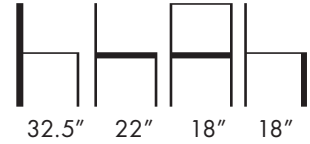

**THE LOOK OF SEATING**<sup>®</sup>  
www.aceray.com

Design:  
E. & P. Ciani Design

- ASTA-W Side Chair

High Density Injection Molding Foam Side Chair with Solid Beech Wood Base and a Wood Detail in the Back.

Available in COM, COL or Aceray Graded in Upholstery.

Available in Aceray Standard Wood Stains or in Custom Finishes.

Weight: 18 Lbs.

 | ASTA-W

Aceray LLC  
4465 Kipling St., Suite 202  
Wheat Ridge, CO 80033  
Ph: 303 733 3404  
info@aceray.com  
©2022 Aceray